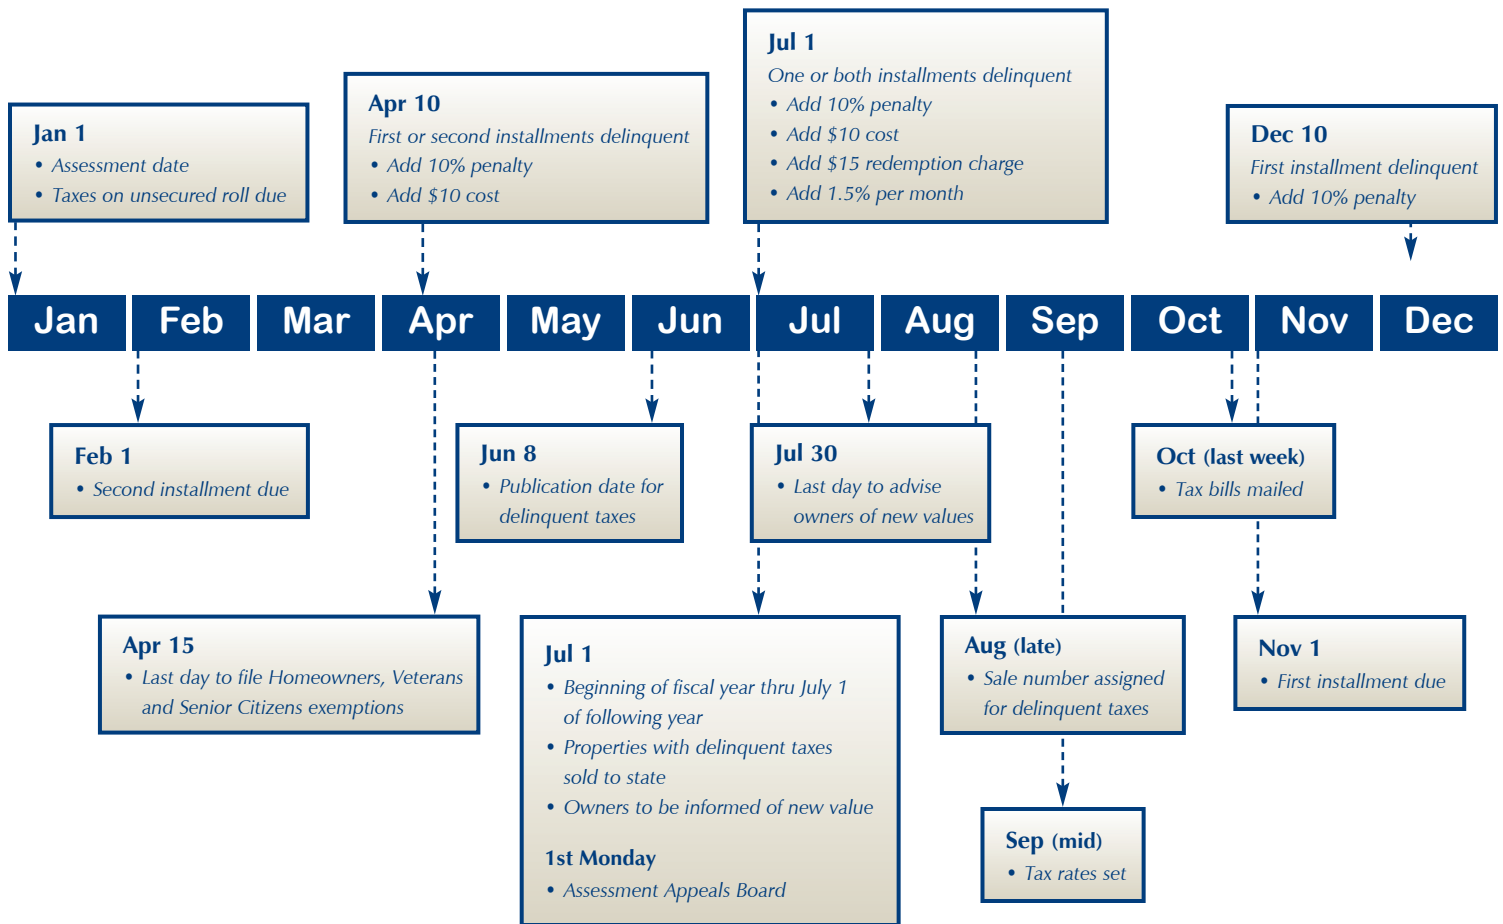

# TAX CALENDAR

If due date falls on a weekend, taxes are due on the following Monday.

This information is provided solely as a courtesy by California Title Company. It is deemed reliable, but not guaranteed. For the latest Title news and information go to [www.caltitle.com](http://www.caltitle.com).